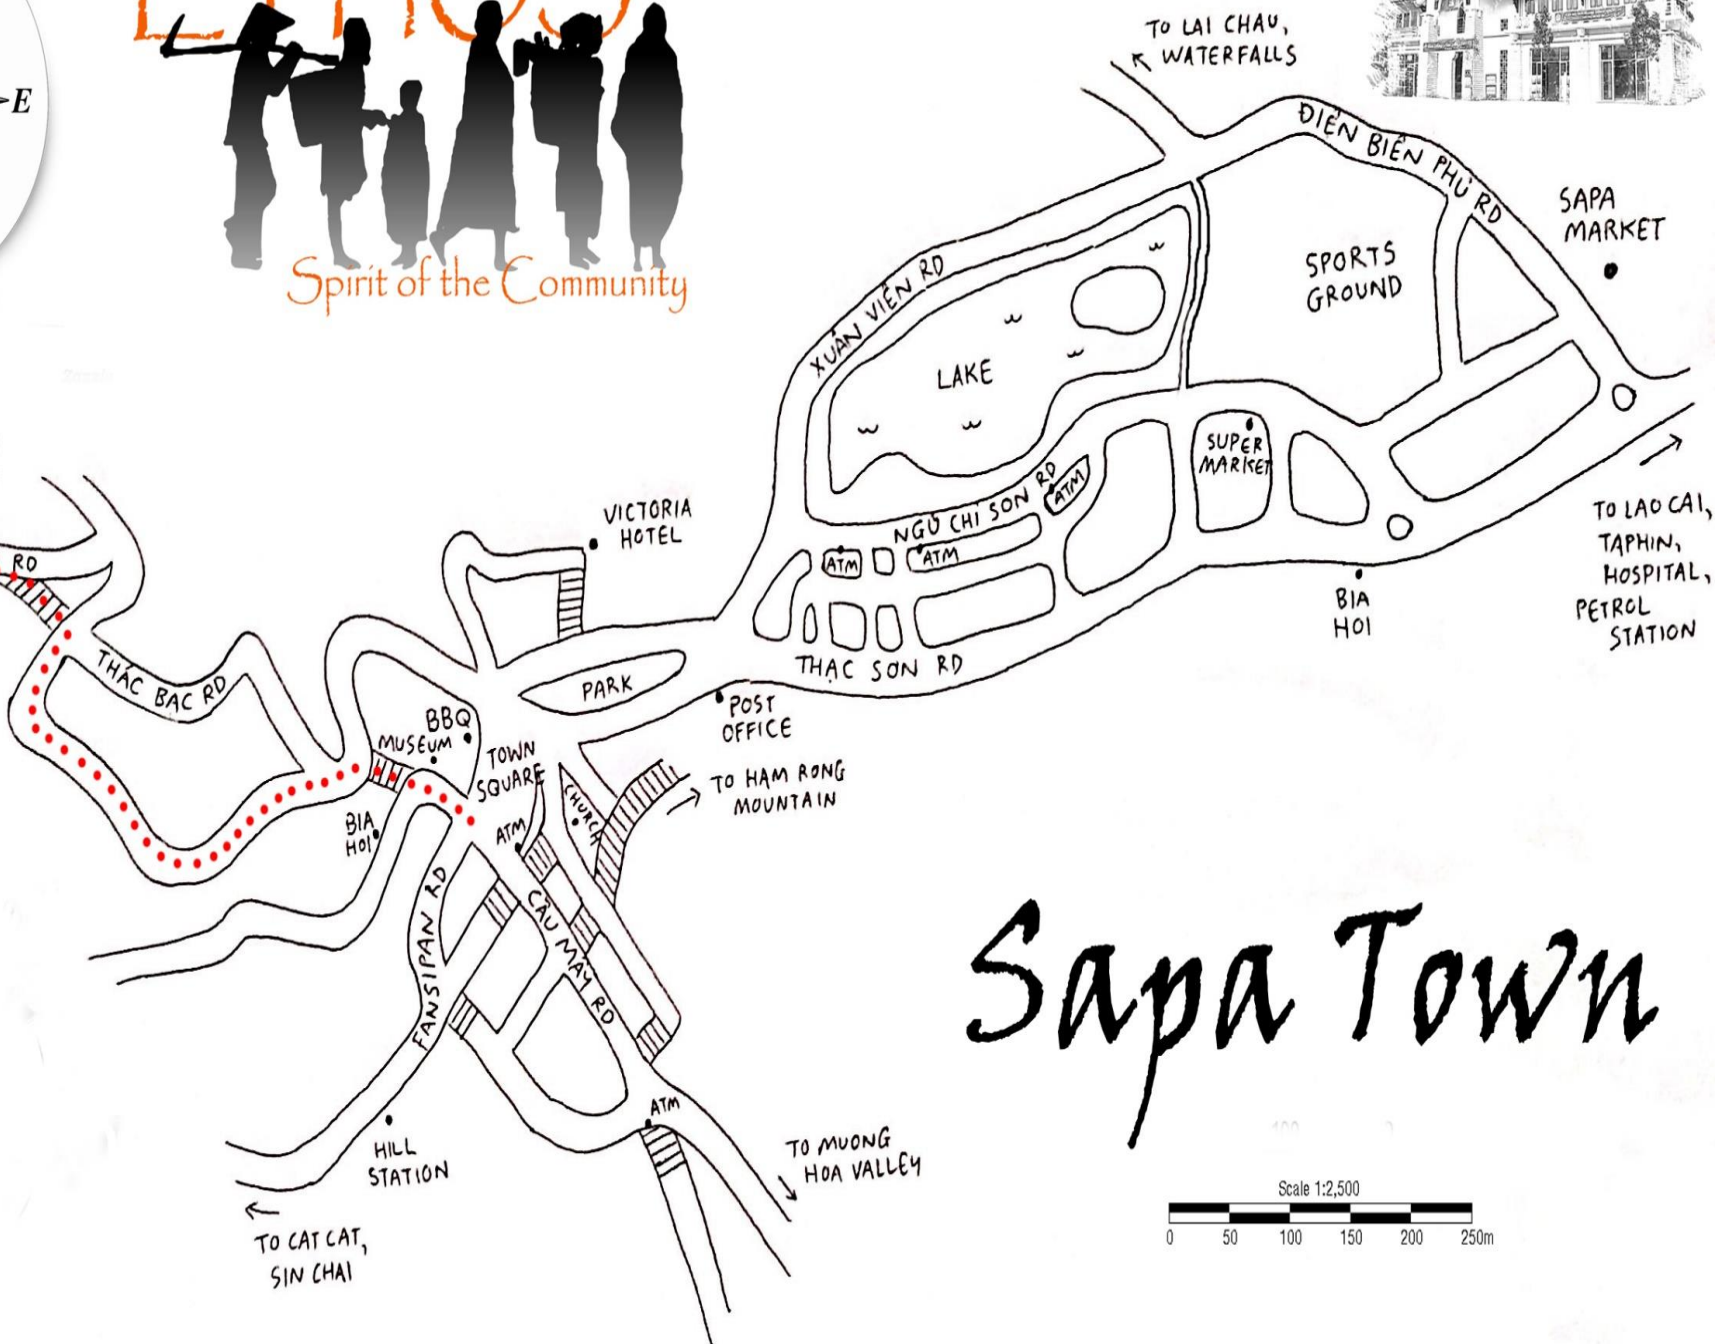

ETHOS

Spirit of the Community

Turn left before Fansipan Massage

Sapa Town

Scale 1:2,500